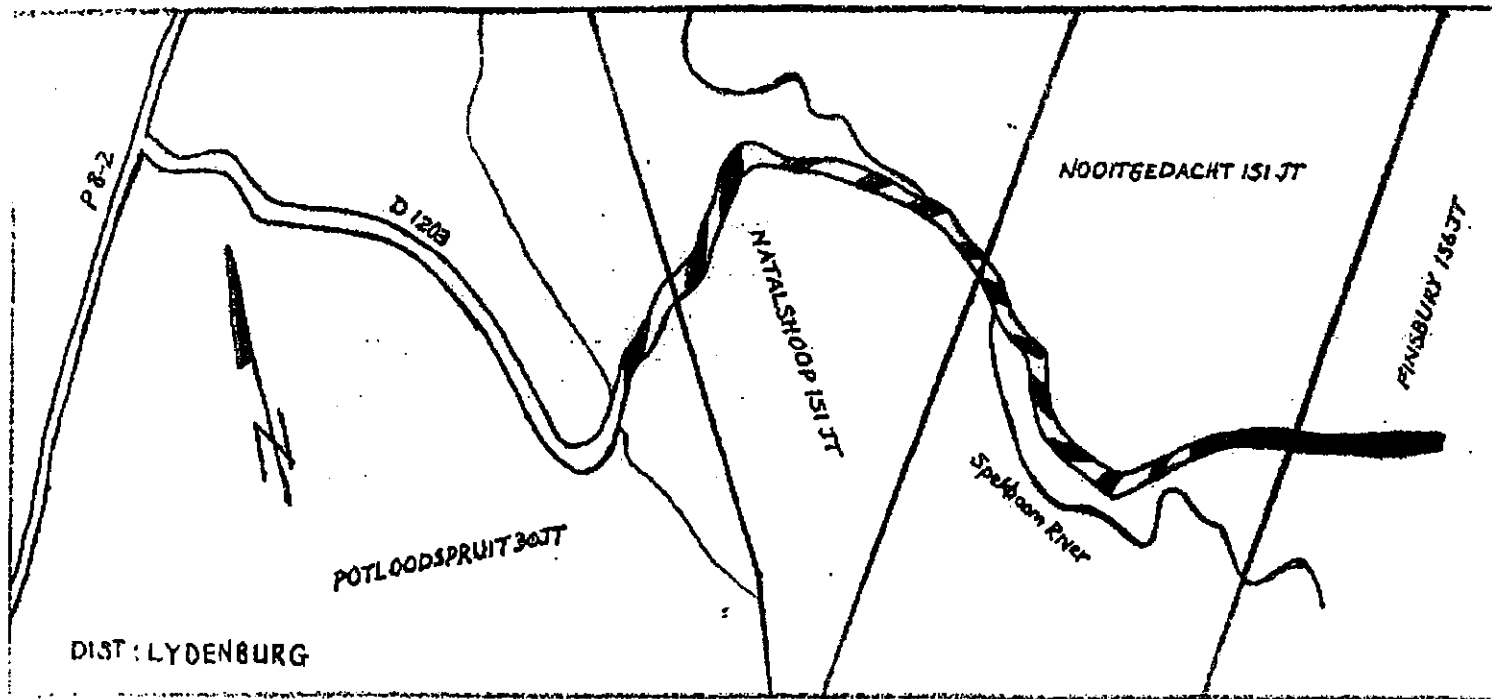

GENERAL NOTICE

NOTICE 322 OF 2010

In terms of section 5 (1) (d) of the Road Ordinance, 22 of 1957, the Administrator hereby closes a portion of Public and District Road 1203 on the farms Nootgedacht 151JT, Natalshoop 151JT and Potloodspruit 30JT as indicated on the subjoined sketch plan.

REFERENCE:

-  Closed Road
-  Existing Road
-  The portion of Road 1203 as intended by publication of this road adjustment and depicted on plan 1203 MP

Printed by and obtainable from the Government Printer, Bosman Street, Private Bag X85, Pretoria, 0001. Tel. (012) 334-4507, 334-4511, 334-4509, 334-4515
Also available at the Provincial Legislature: Mpumalanga, Private Bag X11289, Room 114, Civic Centre Building, Nel Street, Nelspruit, 1200. Tel. (01311) 5-2133
Gedruk deur en verkrygbaar by die Staatsdrukker, Bosmanstraat, Privaat Sak X85, Pretoria, 0001. Tel. (012) 334-4507, 334-4511, 334-4509, 334-4515
Ook verkrygbaar by die Provinsiale Wetgewer: Mpumalanga, Privaat Sak X11289, Kamer 114, Burgersentrum, Nelstraat, Nelspruit, 1200. Tel. (01311) 5-2133