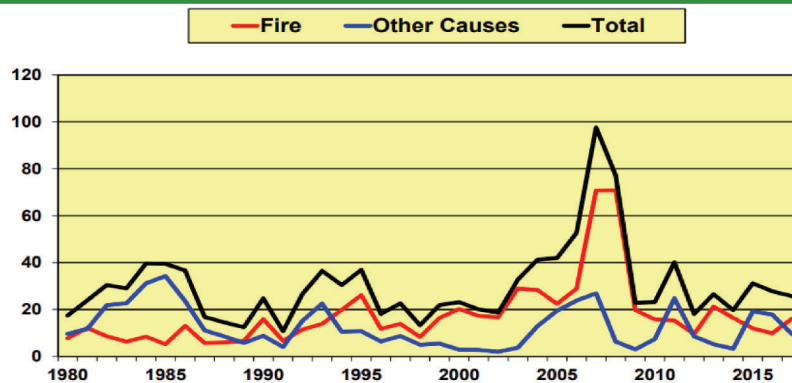

**environment, forestry & fisheries**

Department:  
Environment, Forestry and Fisheries  
REPUBLIC OF SOUTH AFRICA

**Damage to Plantations by Fires 1980 to 2017**

**FORESTRY SOUTH AFRICA**

Total area damaged over period: 1 143 116 ha
Total area damaged – fire: 669 439 ha (59%)
Total area damaged - other causes: 473 677 ha (41%)